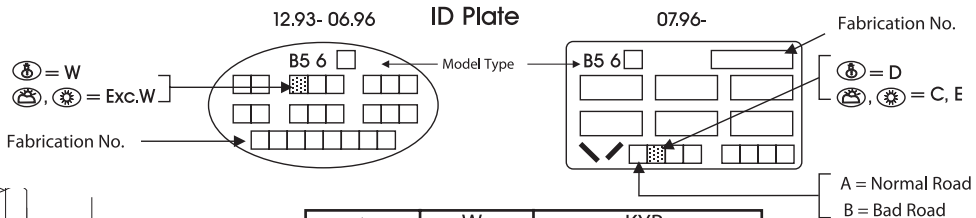

MODEL FAHRZEUG MODELE	YEAR JAHR ANNEE	FRONT/VORNE/AVANT			REAR/HINTEN/ARRIERE		
		PREMIUM Twin-tube Oil	EXCEL-G Twin-tube Gas	GAS-A-JUST Mono-tube Gas	PREMIUM Twin-tube Oil	EXCEL-G Twin-tube Gas	GAS-A-JUST Mono-tube Gas

Renault (F)

Espace 2WD 4WD

2.0 Exc. 2.0S (B56C, B56L) (B56C) (B56C) (B56H) (B56L) (B56L) (B56N) (B56N)	1) 4.95 - 3.01	634802²⁾	334802²⁾	 			551805	
2.0 Exc. 2.0S (B56C) (B56H) (B56L) (B56L)	1) 4.95 - 3.01	634807³⁾	334807³⁾	 			551805	
1.6 16V (B561, B568) 1.9 dTi (B56J) 2.0S (B56D, B56M) 2.2 D/TD (B562, B566, B569, B56F) 3.0 (B56E, B56R)	12.93 - 3.01	634802²⁾	334802²⁾	 			551805	

1)

	Model Type	-4.95	4.95-
1800 cc	B 560		S000001 → , E000001 →
	B 56A	→ S023509	S023510 → , E000001 →
	B 56B	→ S060991, → E060293	S060992 → , E060294 →
	B 56S	→ S003274, → E012489	S003275 → , E012490 →
	B 56T		S000001 → , E000001 →
	B 56Z	→ S000011	S000012 → , E000001 →
2000 cc	B 56C	→ S059001, → E036671	S059002 → , E036672 →
	B 56H	→ S010453	S010454 → , E000001 →
	B 56L		S000001 → , E000001 →
	B 56N	→ S001608	S001609 → , E000001 →

2), 3)

	ø	W	KYB
2)	16 mm	34 mm	634802, 334802
3)	14 mm	24 mm	634807, 334807

Laguna I Exc.

    Exc.	95 - 3.01	634802	334802	 			551808	
		945502	MB1901 SM1525 L SM1524 R				Exc.