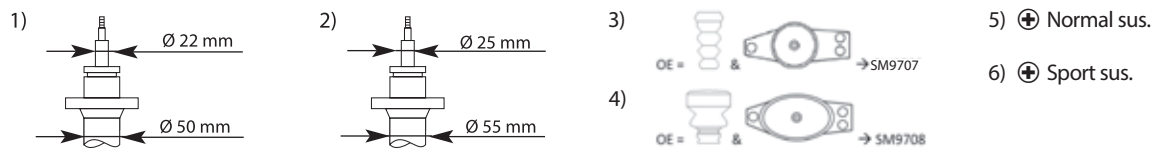

MODEL FAHRZEUG MODELE	YEAR JAHR ANNEE	FRONT	REAR	FRONT	REAR	FRONT	REAR	FRONT	REAR
								PROTECTION KIT MOUNTING KIT	

Volkswagen (D)

Jetta VI

(162) Incl. Sport sus. Exc.	4.10 -			324703¹⁾ 325700²⁾	354006	334834¹⁾ 335808²⁾	344459	910059⁵⁾ 910057⁶⁾ SM1714	SM9707³⁾ SM9708⁴⁾
(162) Exc. Sport sus.	4.10 -			324703¹⁾ 325700²⁾		334834¹⁾ 335808²⁾	349137	SM1714