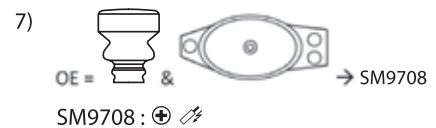

2) 915700▼: for 443172/343169▼