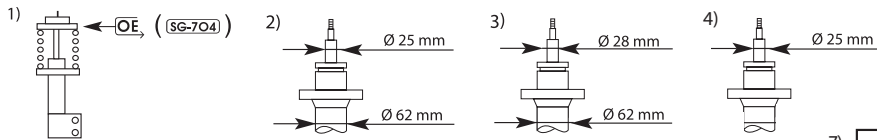

MODEL FAHRZEUG MODELE	YEAR JAHR ANNEE	FRONT/VORNE/AVANT				REAR/HINTEN/ARRIERE			
		PREMIUM Twin-tube Oil	EXCEL-G Twin-tube Gas	GAS-A-JUST Mono-tube Gas		PREMIUM Twin-tube Oil	EXCEL-G Twin-tube Gas	GAS-A-JUST Mono-tube Gas	

Fiat Commercial (I)

Ducato

10Q Incl. Exc. H/D, Camping Car	(230)	94 - 12.01	635806²⁾ 915808 ▼ 910091	MB1905 SM1920⁷⁾ SM1921⁷⁾ (SG-704) ¹⁾		344283		
14Q Incl. Exc. H/D, Camping Car	(230)	94 - 12.01	635806²⁾ 915808 ▼ 910091	MB1905 SM1920⁷⁾ SM1921⁷⁾ (SG-704) ¹⁾		344284		
18Q Incl. Exc. H/D, Camping Car	(230)	94 - 12.01	635807³⁾ 910096	MB1905 SM1920⁷⁾ SM1921⁷⁾ (SG-704) ¹⁾		345021		
18Q Camping Car Grand Export Exc. H/D	(230)	94 - 12.01	635807³⁾ 910096	MB1905 SM1920⁷⁾ SM1921⁷⁾ (SG-704) ¹⁾				
  Exc. H/D ⊕ Cars built in Russia	(244)	1.02 - 6.06 1.02 - 2.11	635806²⁾ 910091	MB1905 SM1926 L⁸⁾ SM1927 R⁸⁾		344283		
  Exc. H/D ⊕ Cars built in Russia	(244)	1.02 - 6.06 1.02 - 2.11	635807³⁾ 910096	MB1905 SM1926 L⁸⁾ SM1927 R⁸⁾		345041		
 Incl. H/D, , , Camping Car Exc.	(250)	4.06 -	910159	335827⁴⁾ MB1905 SM1926 L⁸⁾ SM1927 R⁸⁾		345700⁵⁾ 345701⁶⁾		

5) 345700 : OE p/n = 1355822080, 1362579080, 1357402080, 1362557080, 1355826080, 1362551080, 1356966080, 1362578080
6) 345701 : OE p/n = 1355821080, 1362548080, 1356967080, 1362546080, 1355827080, 1362547080, 1355824080, 1362549080, 1368970080, 1355829080, 1362577080, 1368970080

→ 5616154	← 5616154 →
SM1920 L	SM1921 L
SM1921 R	SM1920 R

8) → 2.14

Fiorino Qubo , Fiorino

 ⊖ ABS	(146)	93 -	631601			341324		
 ⊕ ABS	(146)	93 -	631601			341324